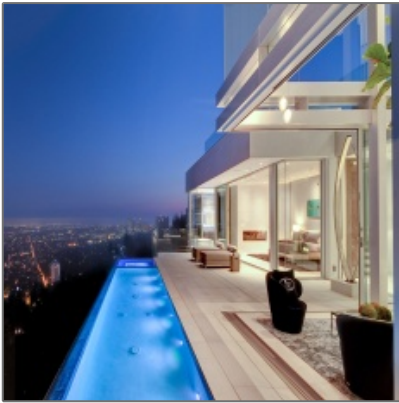

Villa For Rent

667 Sqft - 835 Embleton Rise, Alvito, Wyoming

Basic [Details](#)

Property Type:	Villa
Listing Type:	For Rent
Listing ID:	1022
Price:	\$231,000
View:	Garden
Bedrooms:	2
Rooms:	5
Bathrooms:	4
Half Bathrooms:	7
Square Footage:	667 Sqft
Year Built:	1991
Lot Area:	635 Sqft